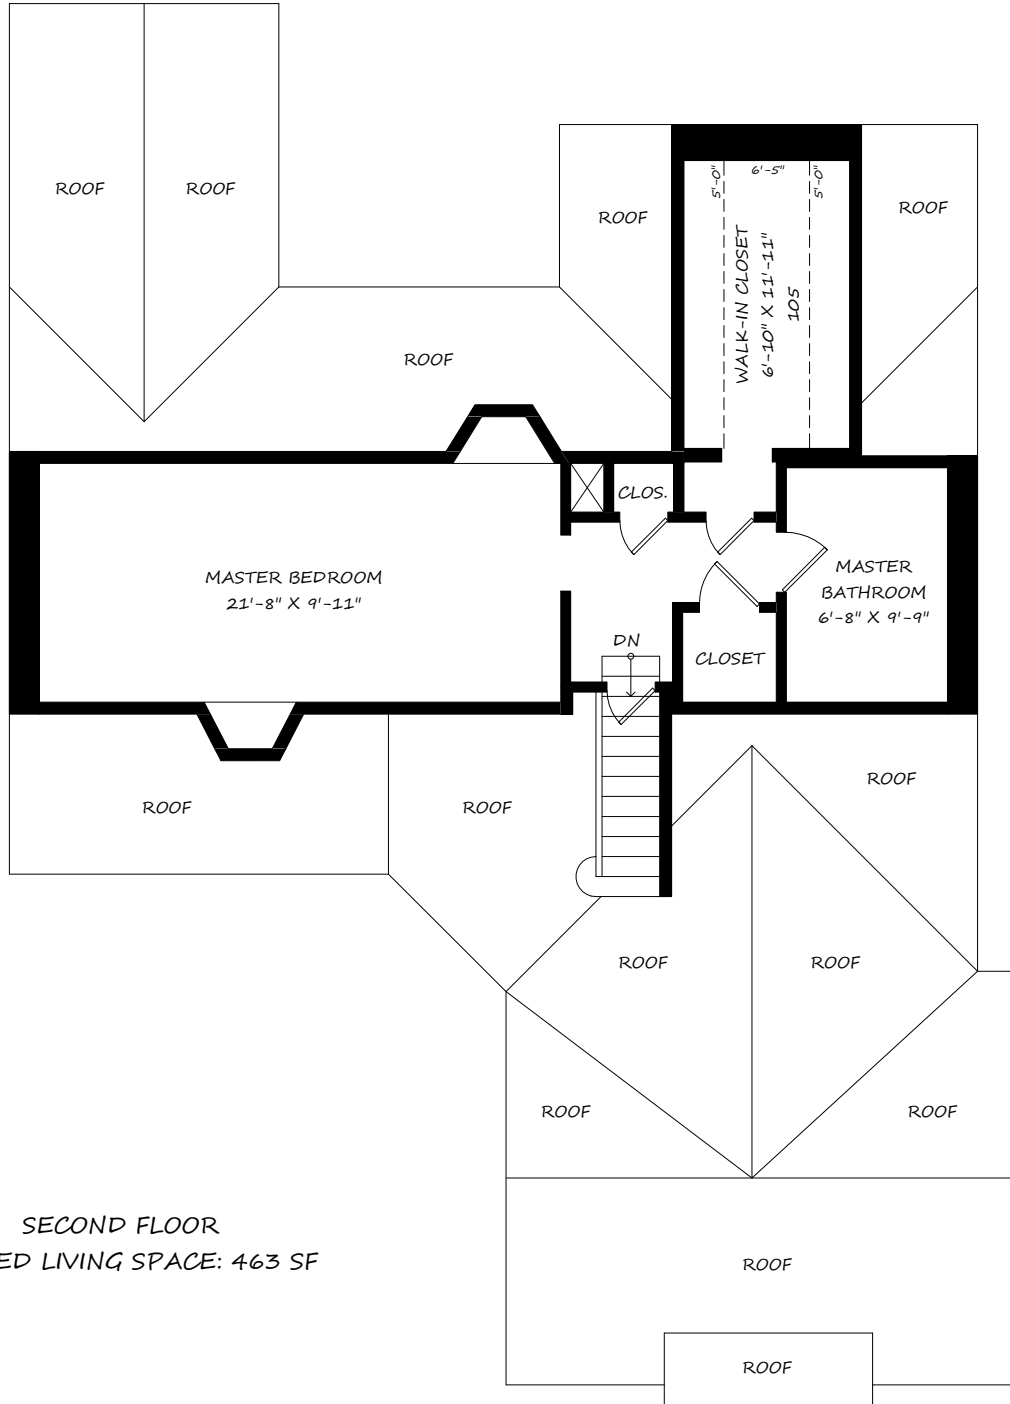

522 HERMITAGE COURT

HEATED LIVING SPACE: 2410 SF

FIRST FLOOR
HEATED LIVING SPACE: 1562 SF

522 HERMITAGE COURT

HEATED LIVING SPACE: 2410 SF

SECOND FLOOR
HEATED LIVING SPACE: 463 SF

522 HERMITAGE COURT

HEATED LIVING SPACE: 2410 SF

BASEMENT
HEATED LIVING SPACE: 385 SF