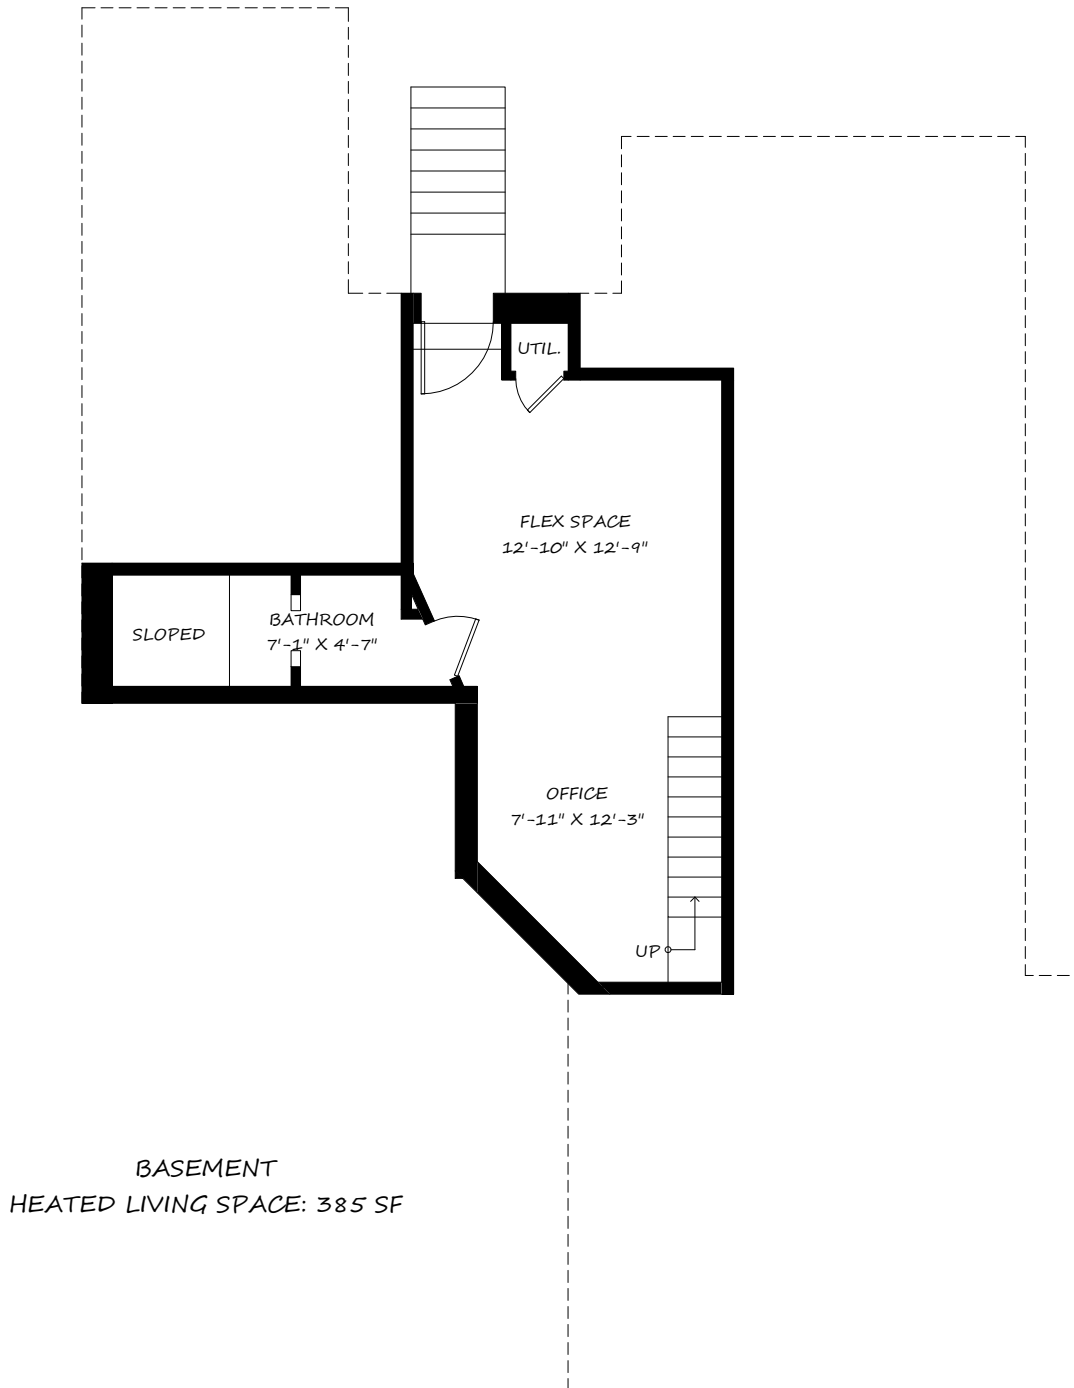

522 HERMITAGE COURT

HEATED LIVING SPACE: 2410 SF

FIRST FLOOR
HEATED LIVING SPACE: 1562 SF

522 HERMITAGE COURT

HEATED LIVING SPACE: 2410 SF

SECOND FLOOR
HEATED LIVING SPACE: 463 SF

522 HERMITAGE COURT

HEATED LIVING SPACE: 2410 SF

BASEMENT
HEATED LIVING SPACE: 385 SF