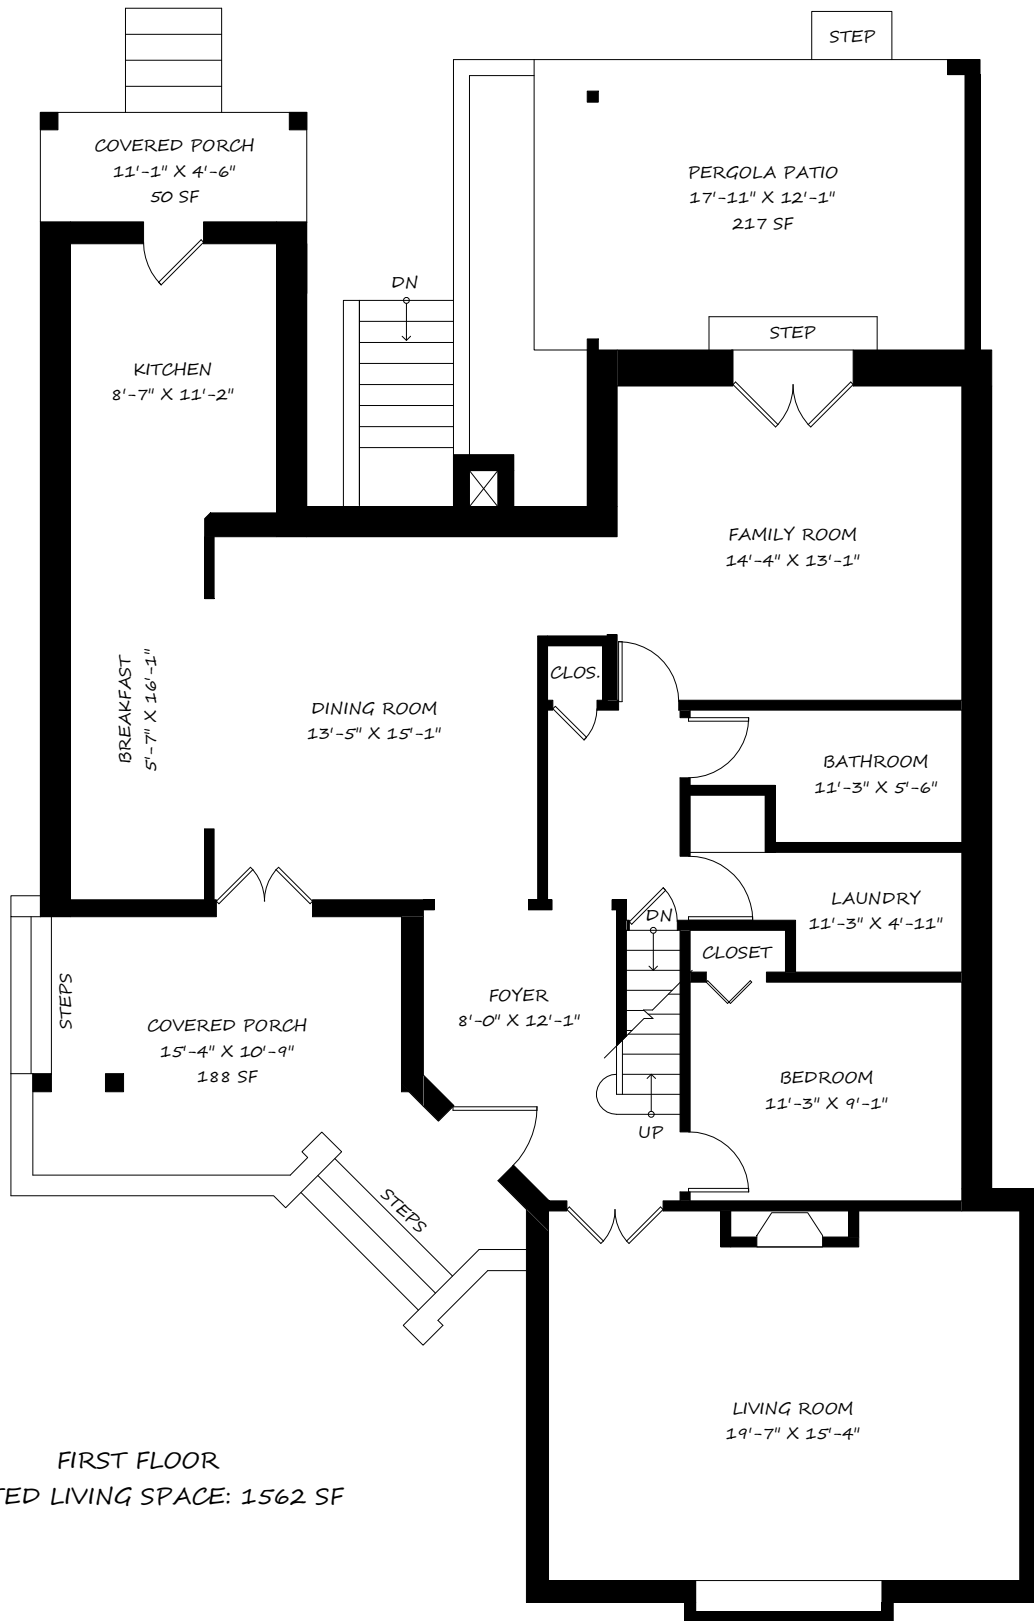

522 HERMITAGE COURT

HEATED LIVING SPACE: 2410 SF

FIRST FLOOR
HEATED LIVING SPACE: 1562 SF

522 HERMITAGE COURT

HEATED LIVING SPACE: 2410 SF

SECOND FLOOR
HEATED LIVING SPACE: 463 SF

522 HERMITAGE COURT

HEATED LIVING SPACE: 2410 SF

BASEMENT
HEATED LIVING SPACE: 385 SF